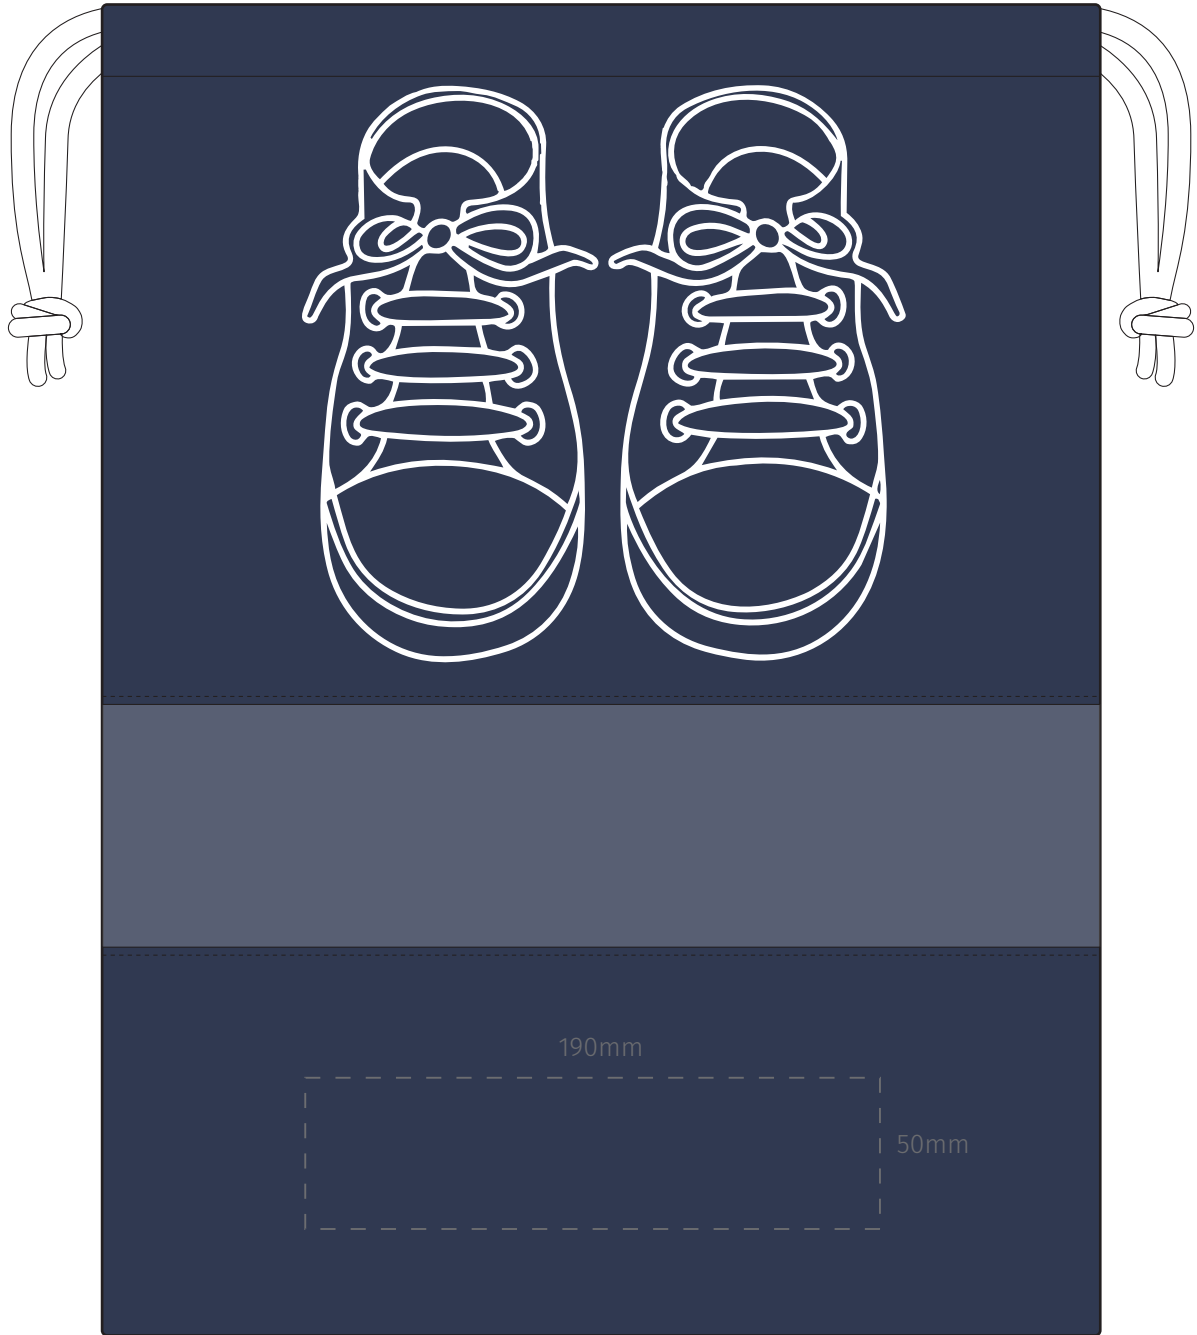

TEMPLATE:
■ SHOE BAG

Item shown at 40% actual size when viewed on A4 paper

BRANDING - Screen print (max. 1 colour), Area 1

Max branding area 190 x 50mm

TEMPLATE:
■ SHOE BAG

Item shown at 40% actual size when viewed on A4 paper

BRANDING - Screen print (max. 1 colour), Area 2

Max branding area 190 x 250mm